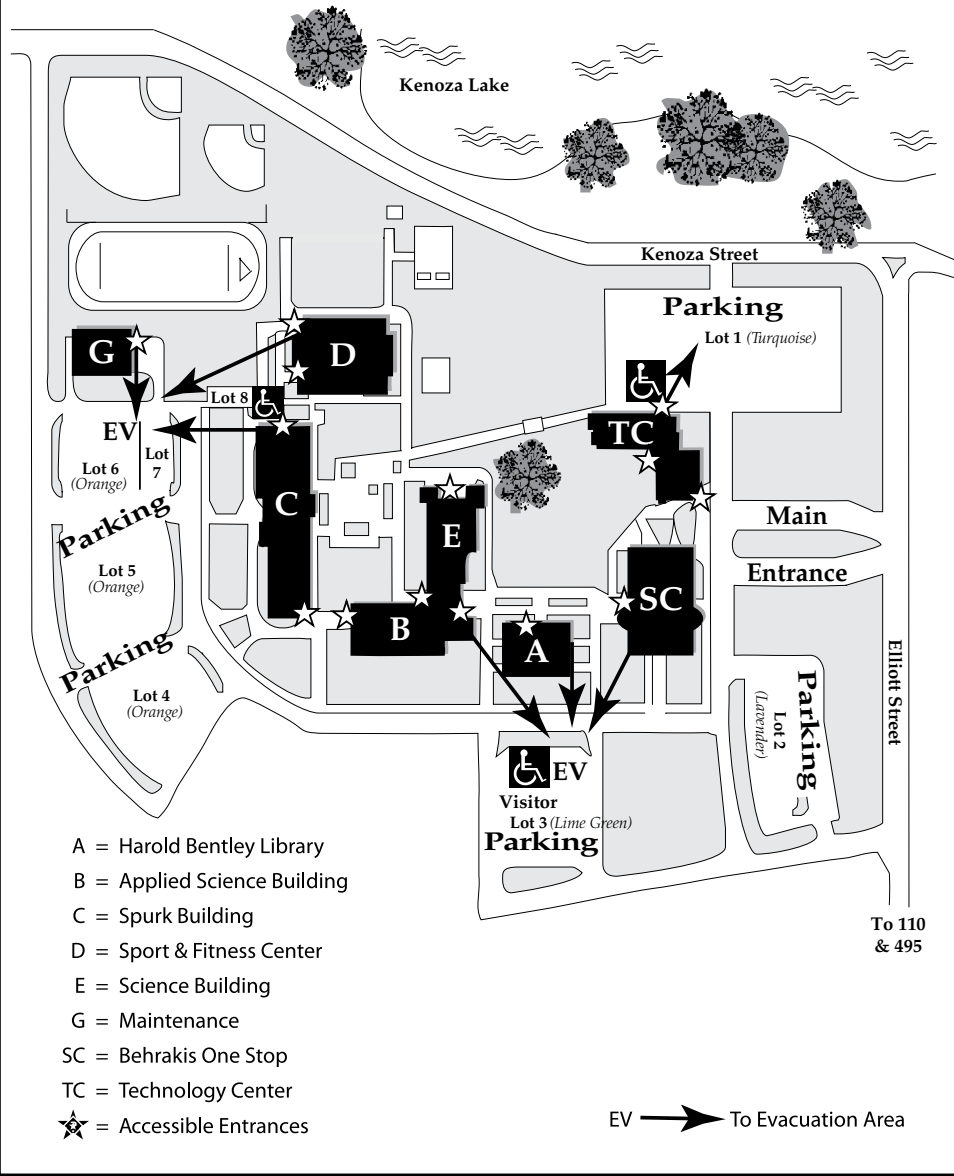

200909-003

Directions to Northern Essex Community College

Haverhill Campus

Located at exit 52 off Route 495 on 100 Elliott Street in Haverhill, MA.

From the north, (on Rte. 495 south) take exit 52 and turn right. Take the first left onto Elliott Street. The entrance to the campus is on your left.

Haverhill Campus Map

Parking Areas

Parking lots on campus are designated for use and posted as follows (see map):

- Lot 1 - Technology Building (Turquoise)
Students/Faculty/Staff 10 spaces
- Lot 2 - Student Center (Lavender)
Students/Faculty/Staff
- Lot 3 - Staff/Faculty/Visitors
(Lime Green) 9 spaces
- Lot 4, 5, 6 - Students/Personnel/Visitors
(orange)
- Lot 7 - Car Pool Parking (3 or more)
- Lot 8 - 16 spaces

Building A - Bentley Library

A335 Donald Pailes Room capacity = 20

Building B - Applied Science Building

B202 capacity = 10

Building C - Spurk

Lecture Hall A capacity = 200

C Lobby capacity varies

Building D - Sport & Fitness Center

D Lobby capacity varies

Building SC - Behrakis One Stop

SC203 President's Dining Room capacity = 16

Building TC - Technology Center

TC103A Multi Purpose Room capacity = 150

TC103B Multi Purpose Room capacity = 150