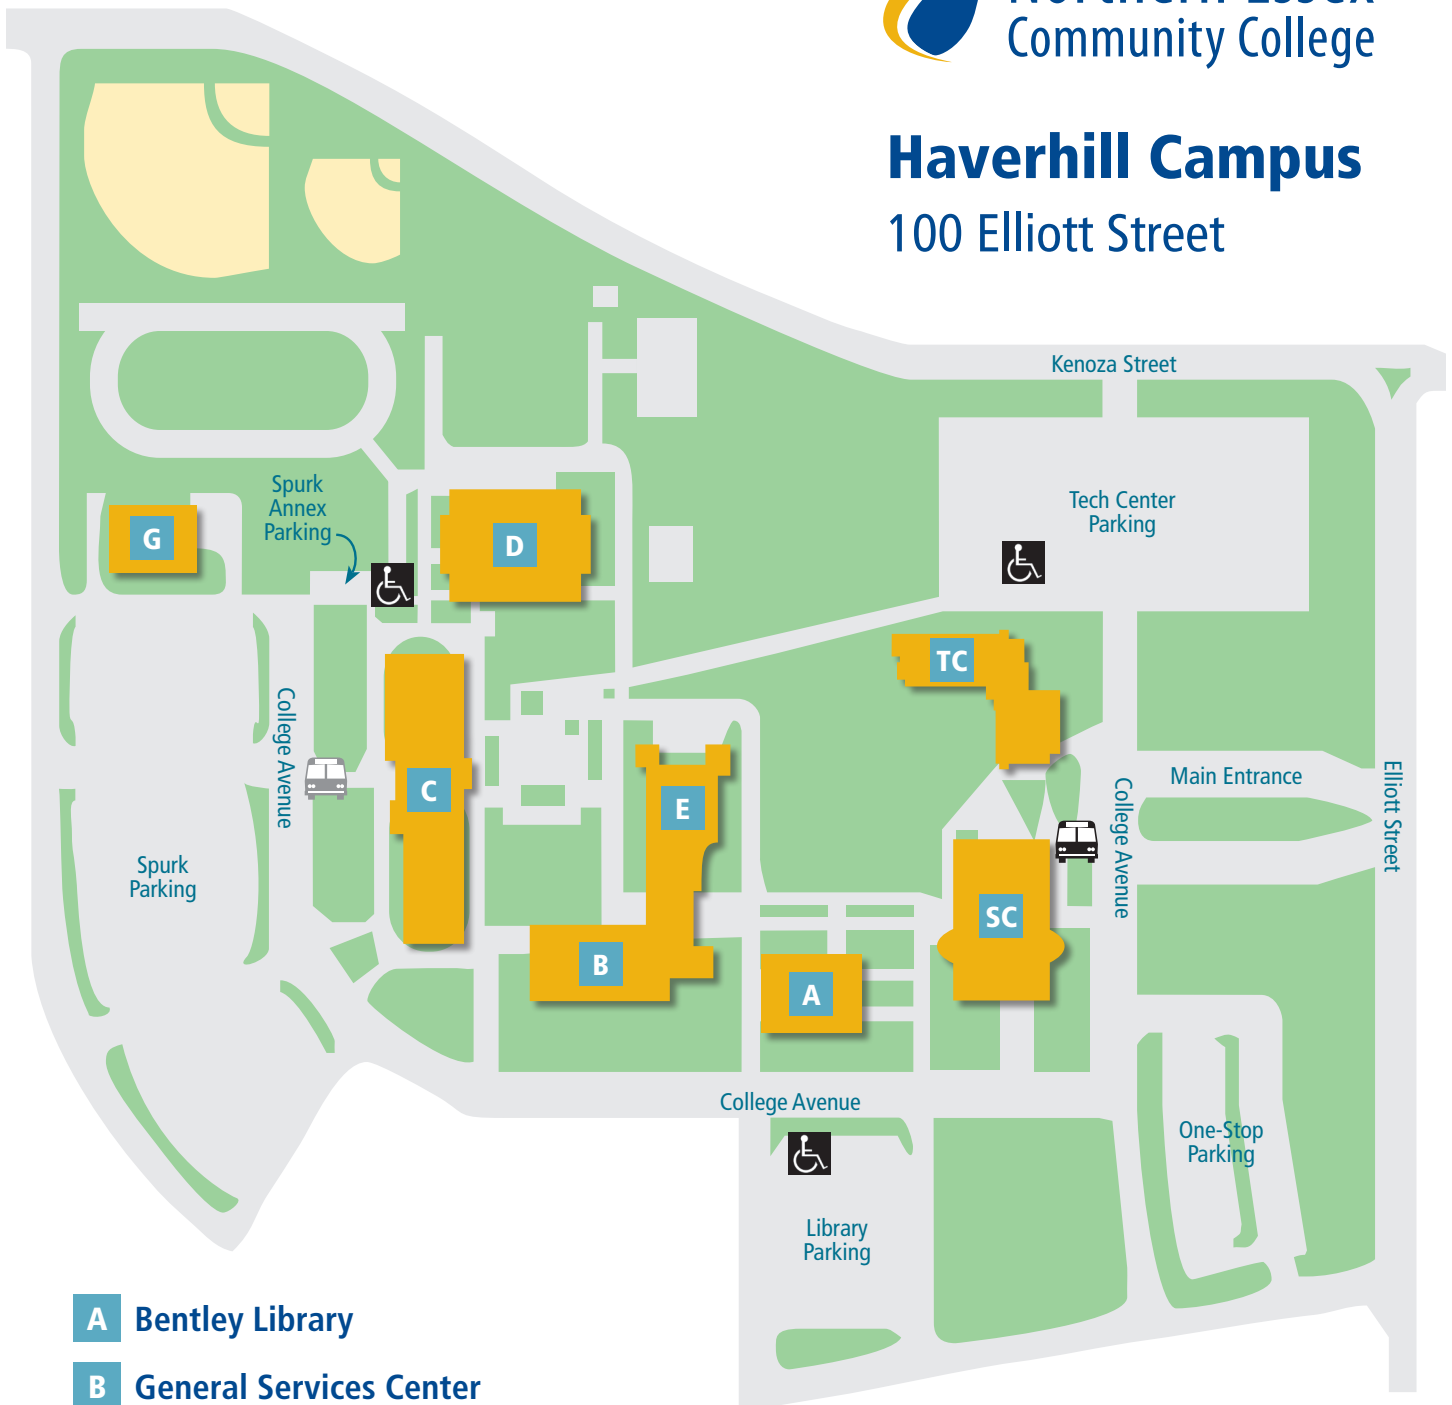

Haverhill Campus

100 Elliott Street

- A Bentley Library**
- B General Services Center**
- C Spurk Building**
- D Sport & Fitness Center**
- E Science Building**
- G Maintenance Building**
- SC Behrakis One-Stop Center**
- TC Technology Center**

MVRTA Bus

Get your bus passes and schedule at the Haverhill Student Engagement Center; D117.

Intercampus Shuttle Bus

Get your intercampus shuttle bus pass at the Haverhill or Lawrence Security offices.

Handicapped Accessible Parking

For additional information and directions, visit www.necc.mass.edu/directions

Lawrence Campus

**LA Louise Haffner Fournier
Education Center**
78 Amesbury Street

L John R. Dimitry Building
45 Franklin Street

LRW Riverwalk
360 Merrimack Street
Building 9, Entry K

 **MVRTA Bus**
Get your bus passes and schedule at the Haverhill Student Engagement Center; D117.

 **Intercampus Shuttle Bus**
Get your intercampus shuttle bus pass at the Haverhill or Lawrence Security offices.