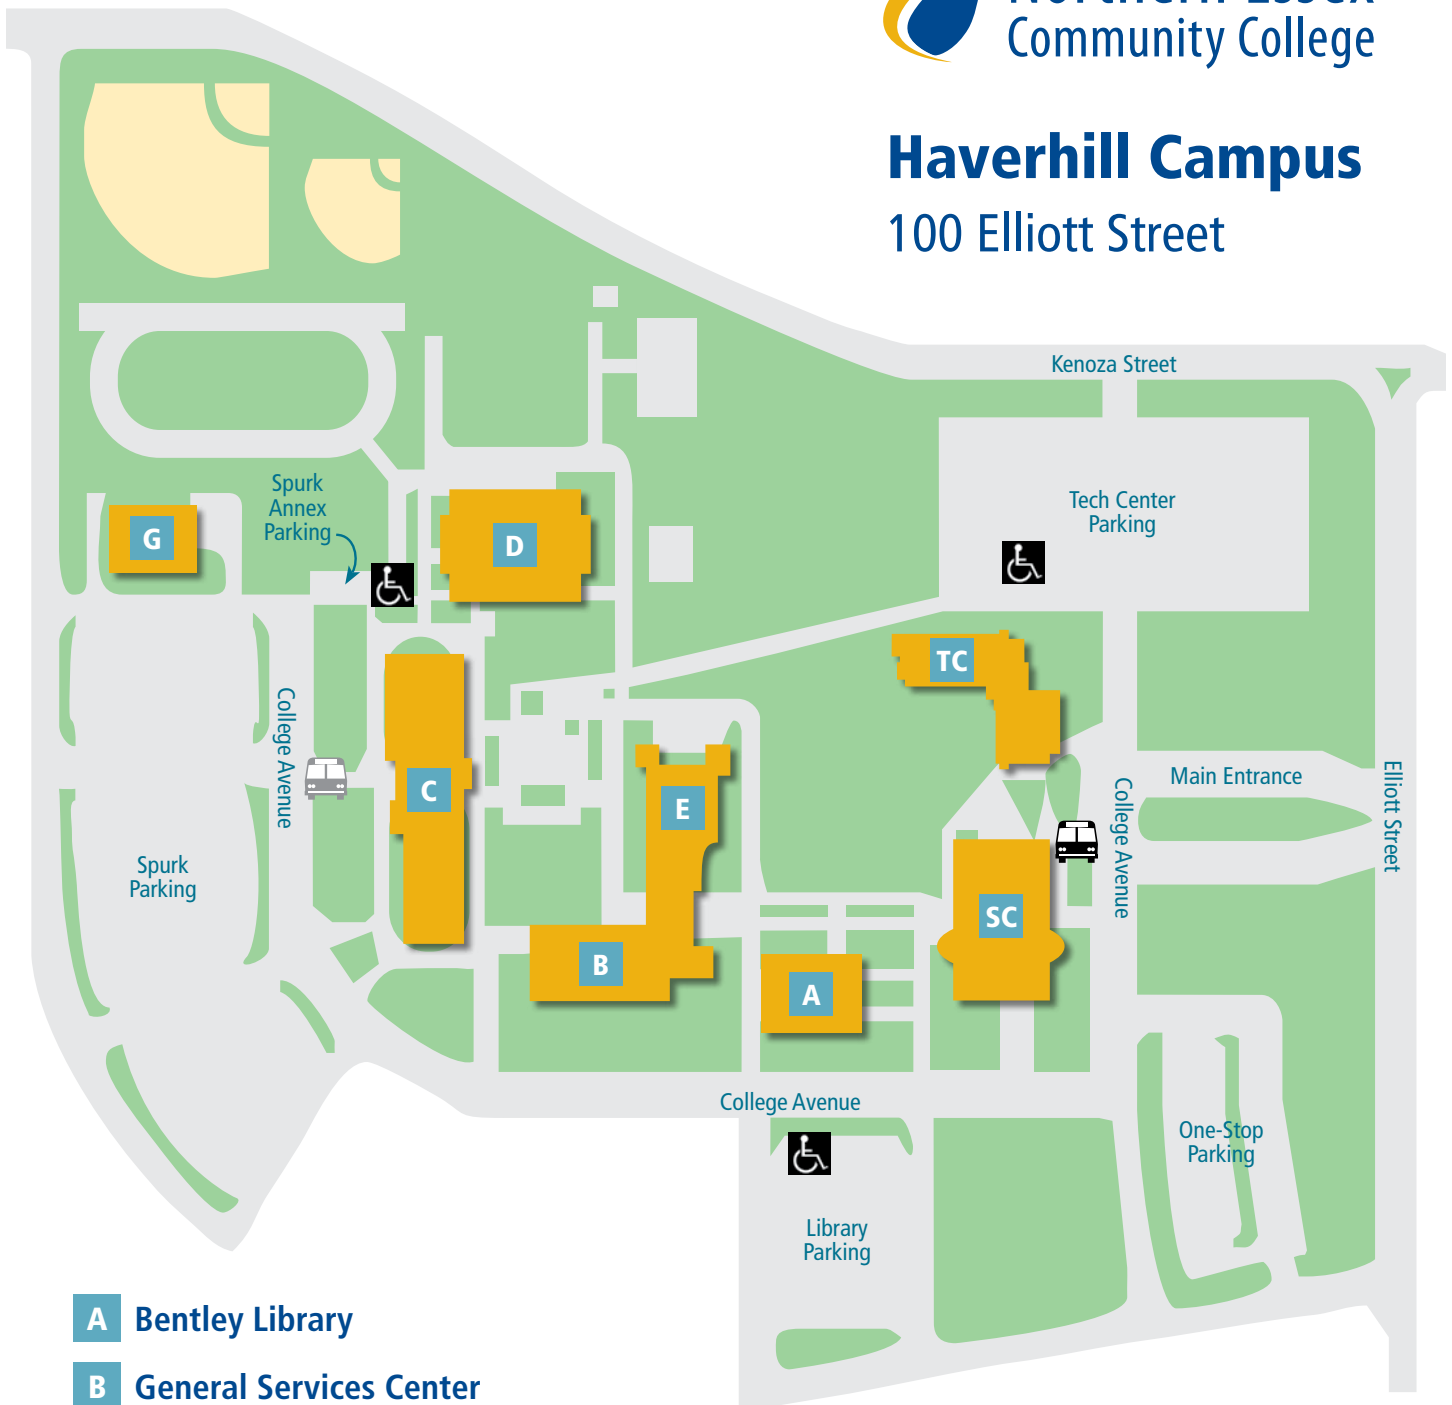

Haverhill Campus

100 Elliott Street

- A Bentley Library**
- B General Services Center**
- C Spurk Building**
- D Sport & Fitness Center**
- E Science Building**
- G Maintenance Building**
- SC Behrakis One-Stop Center**
- TC Technology Center**

MVRTA Bus

Get your bus passes and schedule at the Haverhill Student Engagement Center; D117.

Intercampus Shuttle Bus

Get your intercampus shuttle bus pass at the Haverhill or Lawrence Security offices.

Handicapped Accessible Parking

For additional information and directions, visit www.necc.mass.edu/directions