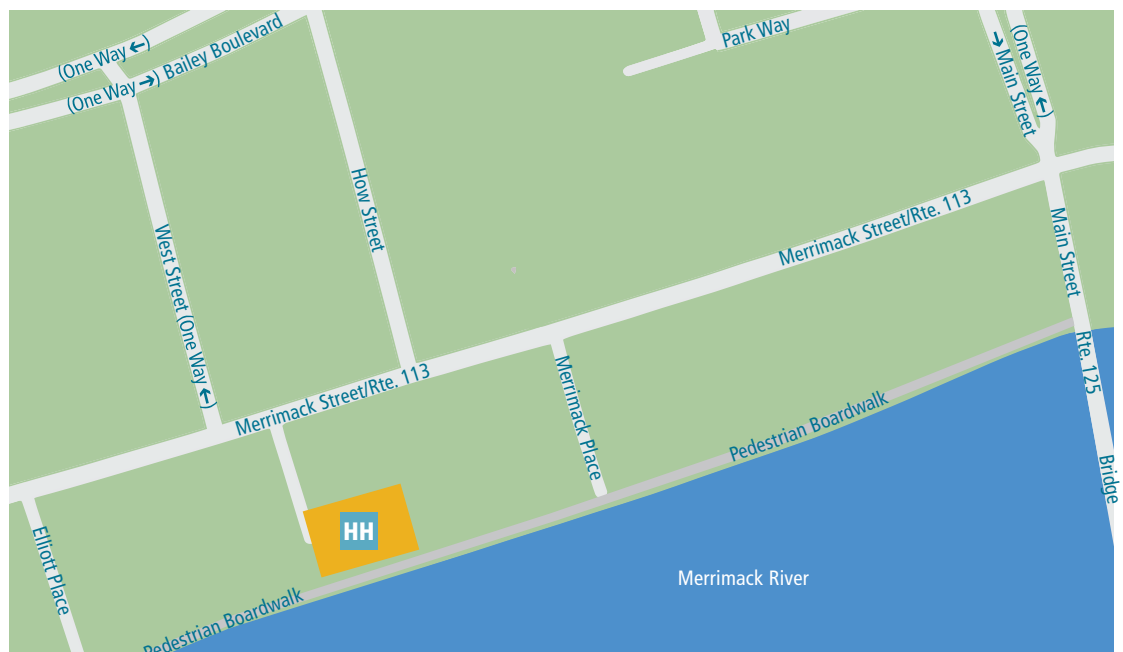

Haverhill Campus

100 Elliott Street

Parking

VP **Visitor Parking**
Parking for visitors, students, and employees without permits.

PP **Permit Parking**

 **Intercampus Shuttle Bus**

 **MVRTA Bus**
Students will need to show their NECC student ID to ride both the shuttle and MVRTA busses.

 **Accessible Parking**

For additional information and directions, visit www.necc.mass.edu/directions

For the NECC Parking Policy, visit www.necc.mass.edu/parking

Lawrence Campus

L **John R. Dimitry Building**
45 Franklin Street
■ Bookstore
● Library

LA **Louise Haffner Fournier
Education Center**
78 Amesbury Street

LC **Dr. Ibrahim El-Hefni
Allied Health &
Technology Center**
414 Common Street
◆ Student Photo IDs
★ Student Success Hub

LH **420 Common Street**